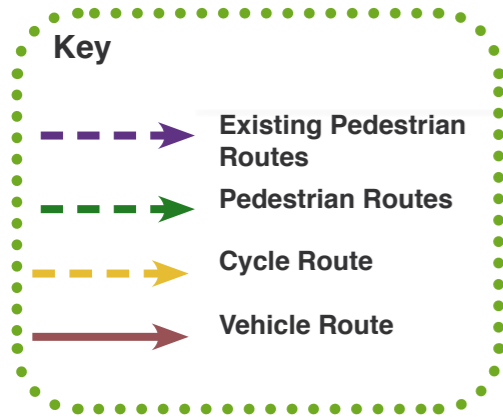

GAA Sized
Playing
Pitches

Immature
Woodland
SDCC Lands

Landscape Strategy

Public Open Space

GAA Grounds

Parks & Play Areas

Types of Public Open Space

-  Local Parks
-  GAA Sized Pitches
-  Woodland

*** note all public openspace will be taken in charge
by SDCC and will be available for public use**

Connectivity and Permeability

Possible future links to Saggart Luas stop

Thank You!