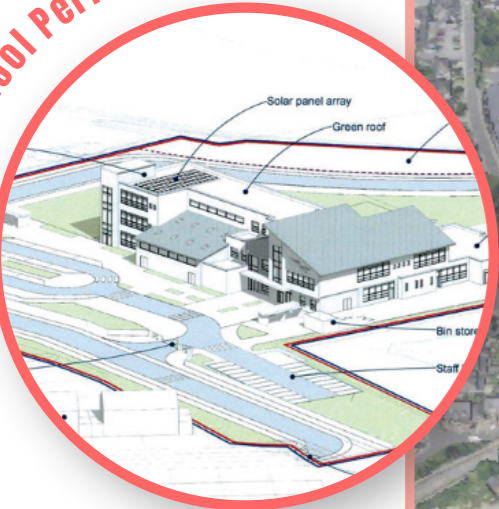

SDCC Rathcoole - Site Information

red line is indicative only and ecological constraints are subject to ongoing analysis

Improved connections from Rathcoole Park

Close To local Amenities

New National School Permitted

6. Avoca

7. Holy Family NS

Holy Family Community School

Rathcoole Village
- New pedestrian and cycle routes into the village

Protected woodland
- Existing woodland to be protected and maintained.

The Rathcoole Project - A proposed new development of social and affordable homes being developed SDCC

GAA sized pitches and facilities accessible to the community.

Current Masterplan

17.78 ha
Site Area

3.9 ha
Residential
Area

130
homes

.6 ha
Public Open
Space

Department
Of
Education
Site

Rathcoole
Park SDCC
Lands