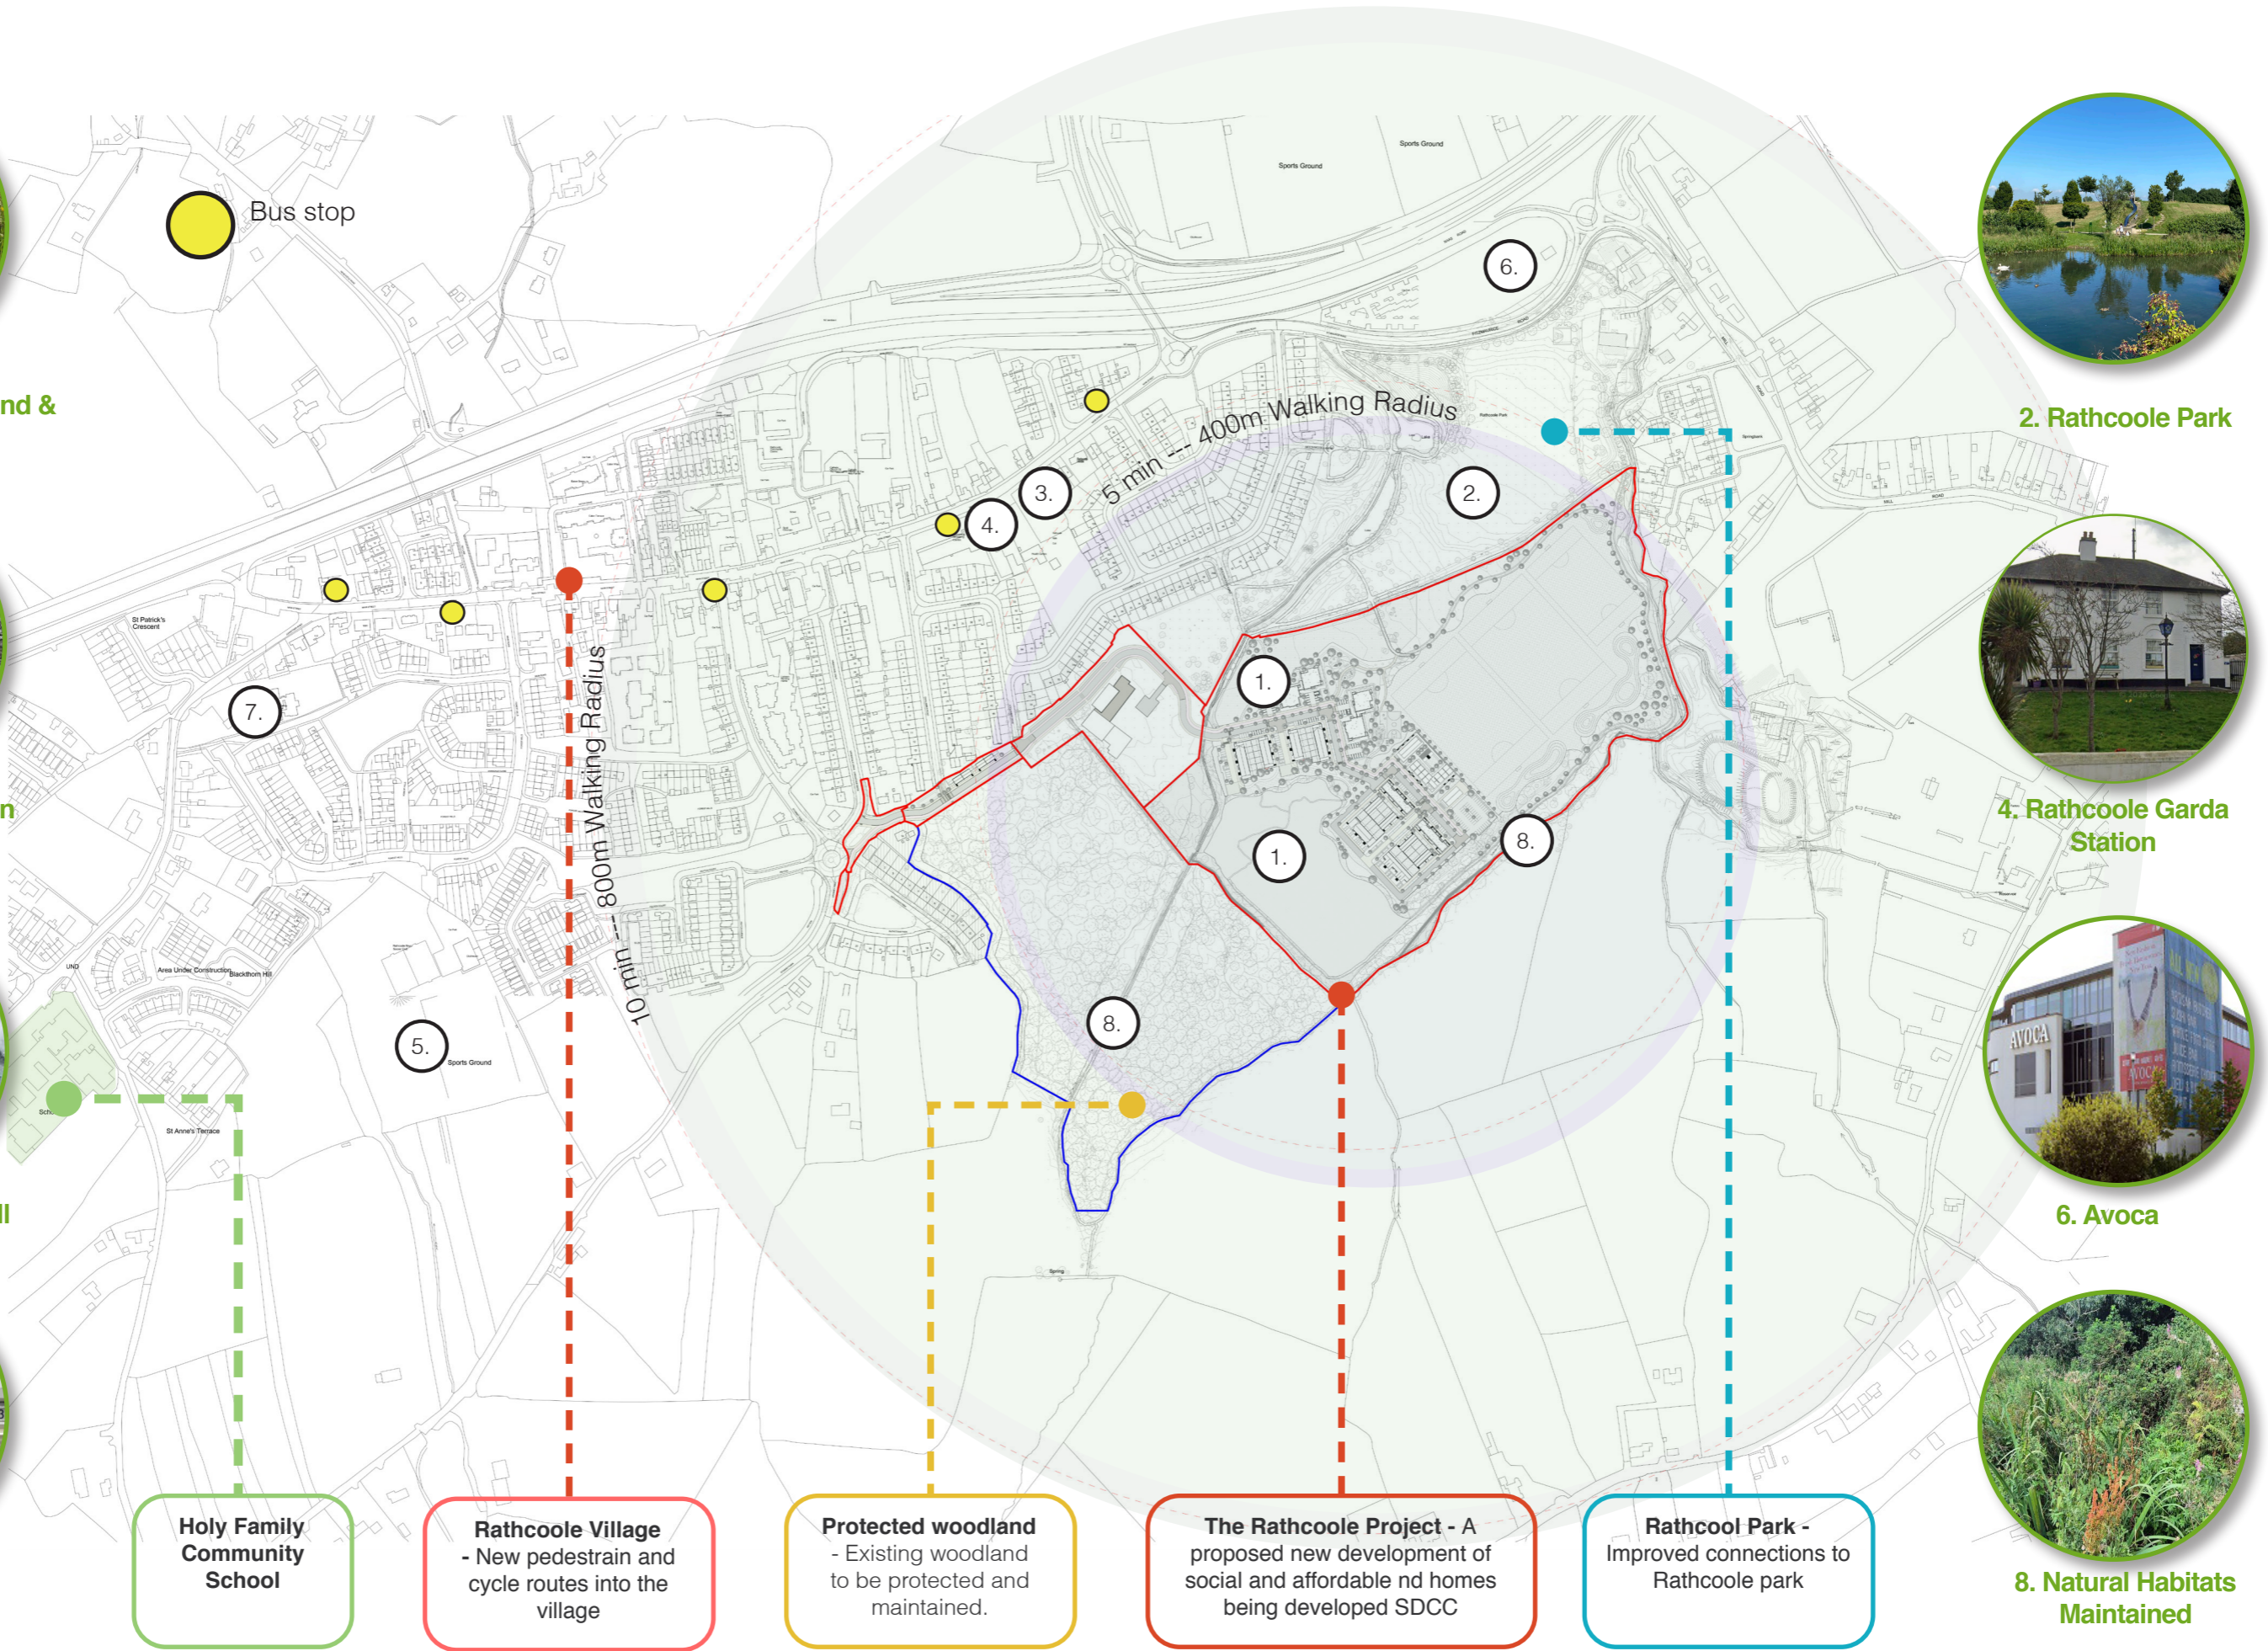

SDCC Rathcoole - Site Information

red line is indicative only and ecological constraints are subject to ongoing analysis

Improved connections from Rathcoole Park

Close To local Amenities

New National School Permitted

Green Corridor Maintained

Woodland maintained & Protected

Alluvial Haymeadow

1. Protected Woodland & meadows

2. Rathcoole Park

3. Rathcoole Anglican Church

4. Rathcoole Garda Station

5. Rathcoole Football club

6. Avoca

7. Holy Family NS

Holy Family Community School

Rathcoole Village
- New pedestrian and cycle routes into the village

Protected woodland
- Existing woodland to be protected and maintained.

The Rathcoole Project - A proposed new development of social and affordable homes being developed SDCC

GAA sized pitches and facilities accessible to the community.

Current Masterplan

17.78 ha
Site Area

3.9 ha
Residential
Area

130
homes

.6 ha
Public Open
Space

Department
Of
Education
Site

Rathcoole
Park SDCC
Lands