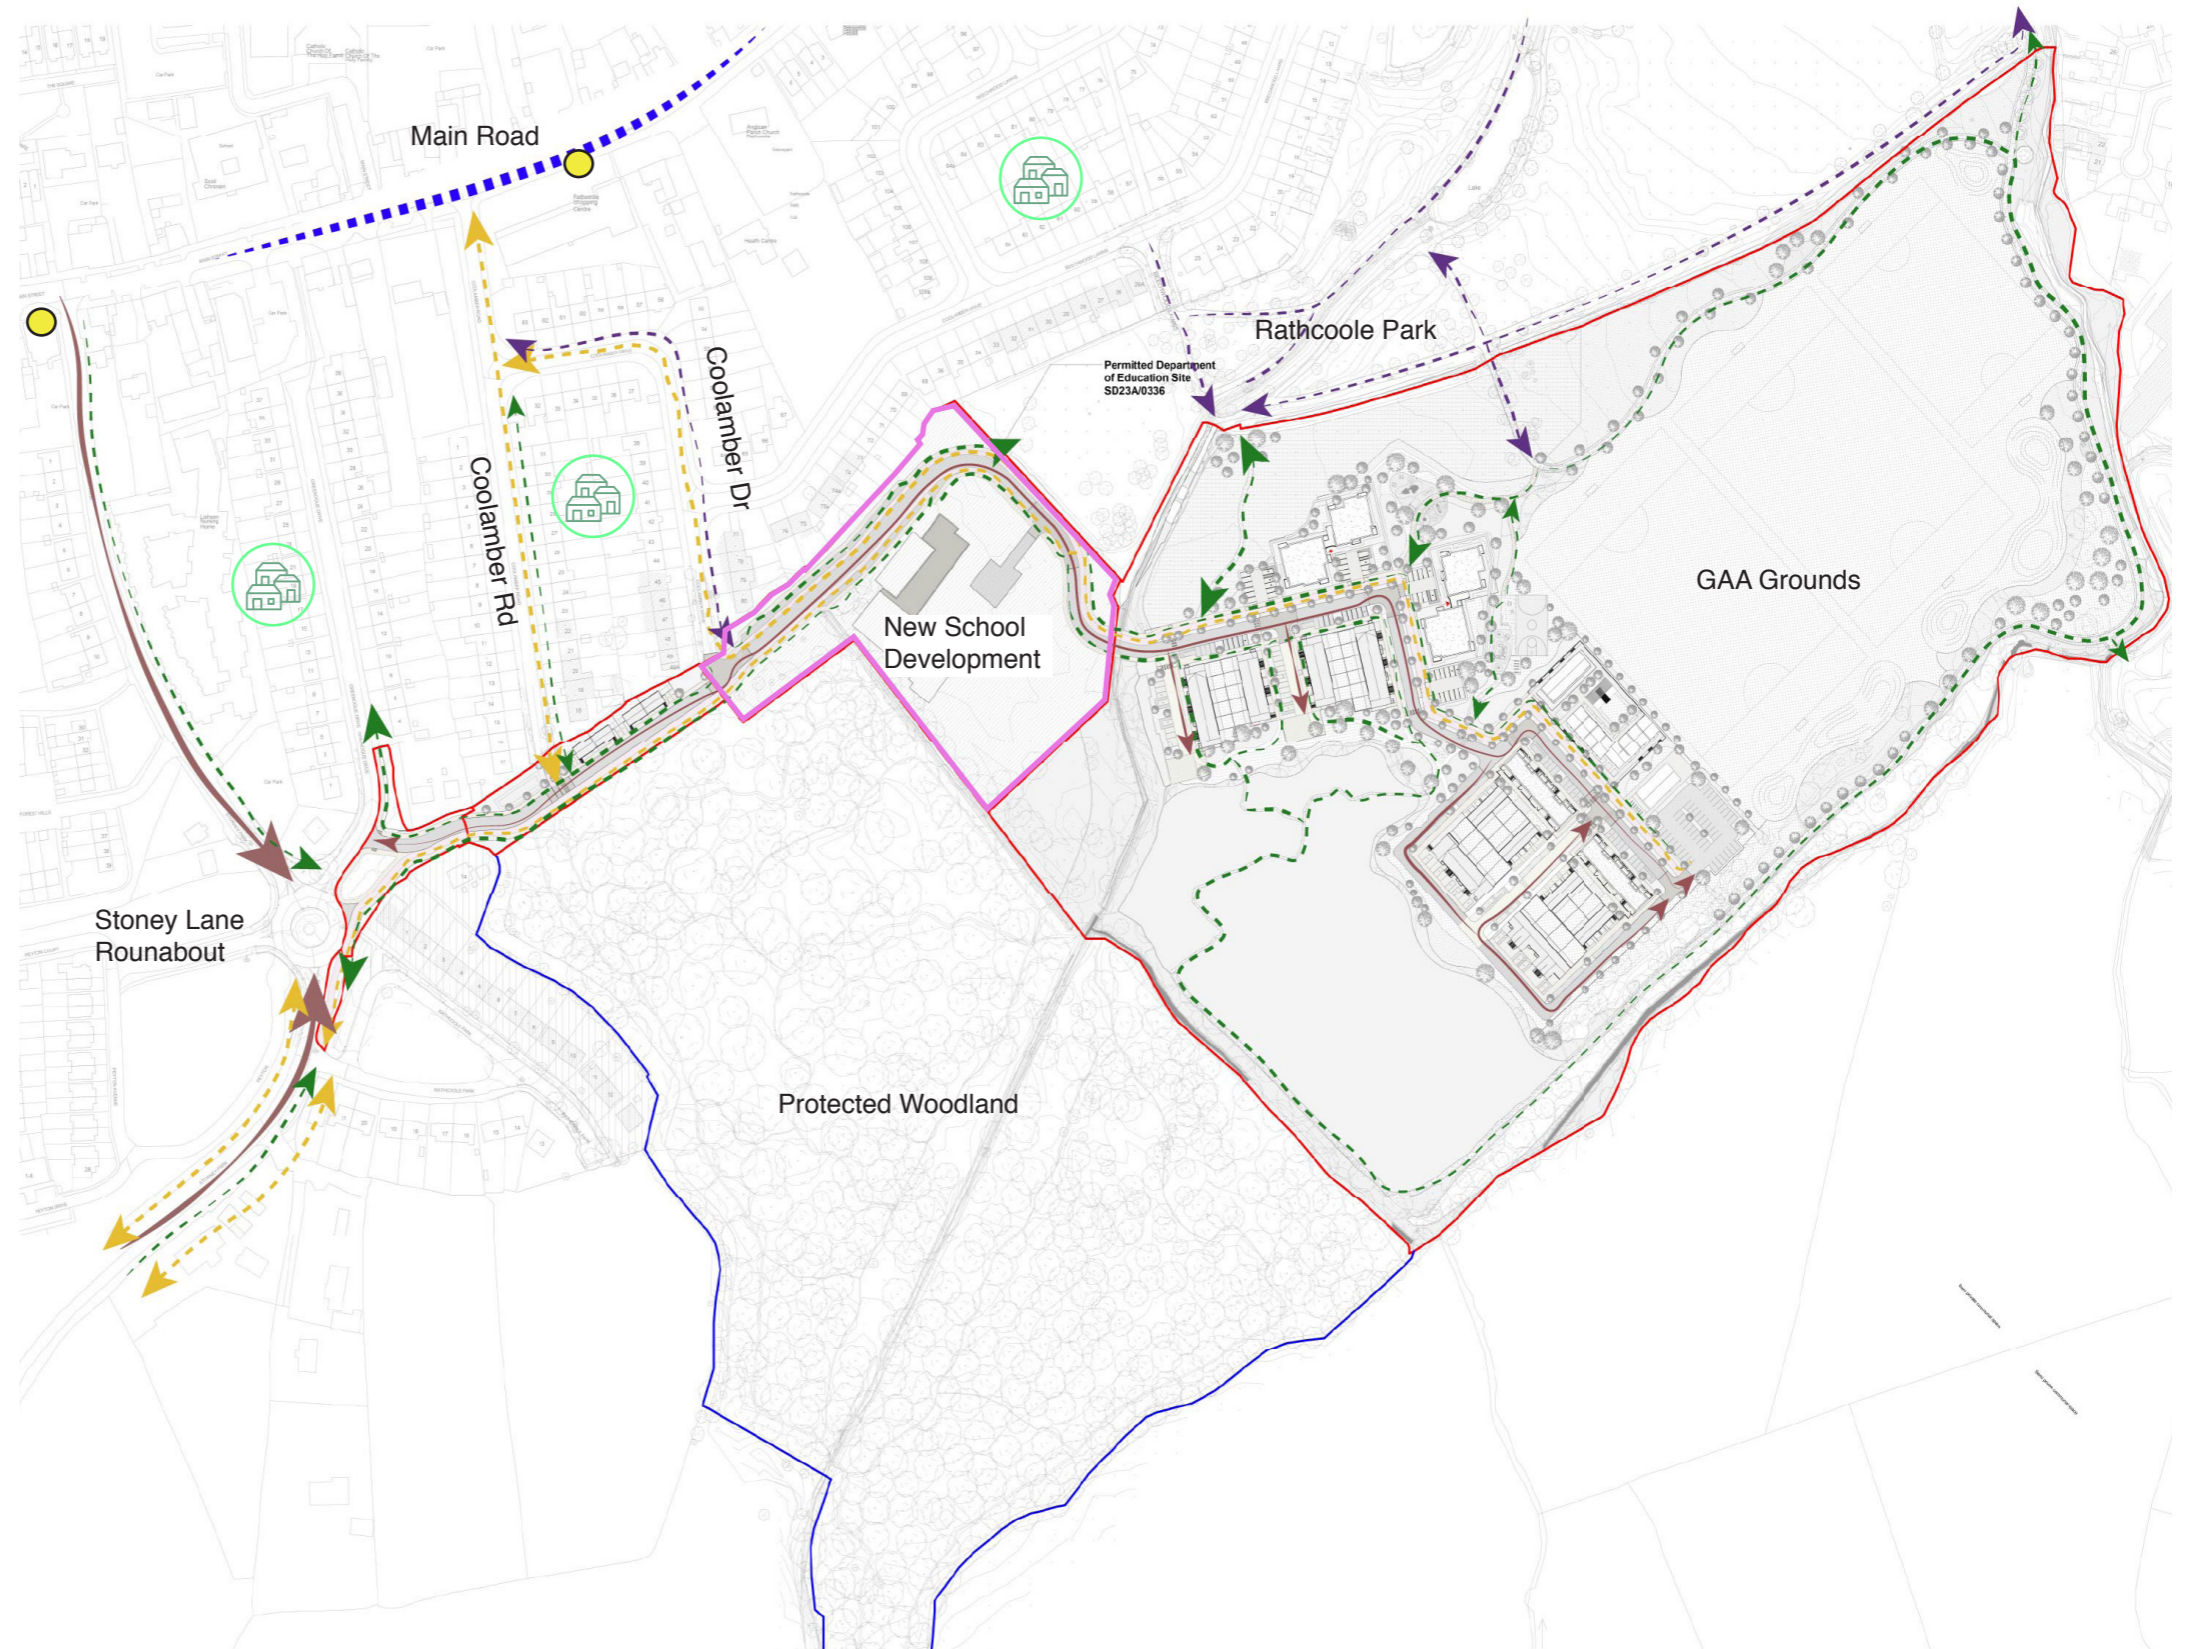

GAA sized pitches and facilities accessible to the community.

Current Masterplan

17.78 ha
Site Area

3.9 ha
Residential
Area

130
homes

.6 ha
Public Open
Space

Department
Of
Education
Site

Rathcoole
Park SDCC
Lands

GAA Sized
Playing
Pitches

Immature
Woodland
SDCC Lands

Landscape Strategy

Public Open Space

GAA Grounds

Parks & Play Areas

Types of Public Open Space

-  Local Parks
-  GAA Sized Pitches
-  Woodland

*** note all public openspace will be taken in charge
by SDCC and will be available for public use**

Connectivity and Permeability

Possible future links to Saggart Luas stop

Thank You!